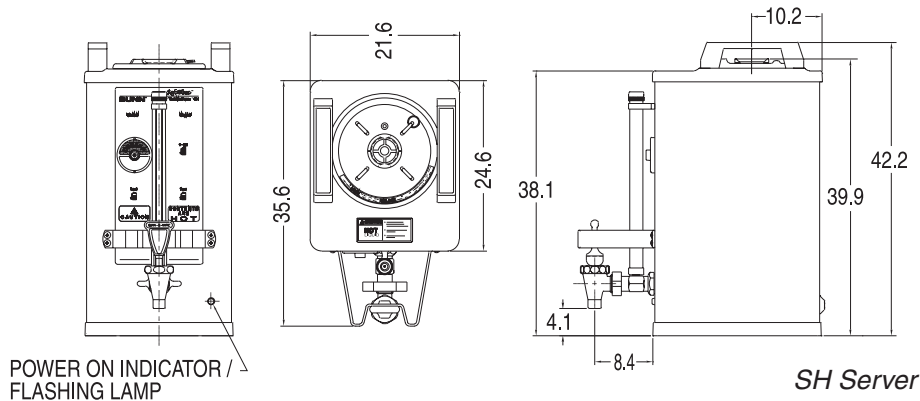

Dimensions & Specifications

Model	Product #	Volts	Amps	Tank Heater Watts	Total Watts	Brewing Capacity	Shipping Weight	Cord Attached	Agency
SH Server	27850.0035	n/a	n/a	n/a	n/a	1½ gal. (5.7L)	17 lbs. (7.7 kg)	N/A	N/A
1SH Stand	27825.0000	120	0.8	n/a	90	Holds 1 SH Server	13 lbs. (5.9 kg)	Yes	UL LISTED
1SH Stand	27825.0001	230	0.35	n/a	75	Holds 1 SH Server	13 lbs. (5.9 kg)	Yes	CE
1SH Stand	27825.0002	230	0.35	n/a	75	Holds 1 SH Server	13 lbs. (5.9 kg)	Yes UK Plug	CE
2SH Stand	27875.0000	120	1.5	n/a	180	Holds 2 SH Servers	22 lbs. (10.0 kg)	Yes	UL LISTED
2SH Stand	27875.0001	230	0.7	n/a	150	Holds 2 SH Servers	22 lbs. (10.0 kg)	Yes	CE
2SH Stand	27875.0002	230	0.7	n/a	150	Holds 2 SH Servers	22 lbs. (10.0 kg)	Yes UK Plug	CE

Electrical: 120V models require 2-wires plus ground service rated 120V, single phase, 60Hz.
230V models require 2-wires plus ground service rated 220-240V, single phase, 50/60 Hz.

Bunn-O-Matic® Corporation - 1400 Stevenson Drive Springfield, Illinois 62703 • USA • +1-217-529-6601 • Fax +1-217-529-2827 • www.bunn.com

BUNN® practices continuous product research and improvement. We reserve the right to change specifications and product design without notice. Such revisions do not entitle the buyer to corresponding changes, improvements, additions or replacements for previously purchased equipment.

All dimensions shown in centimeters.

9/09 © Bunn-O-Matic Corporation