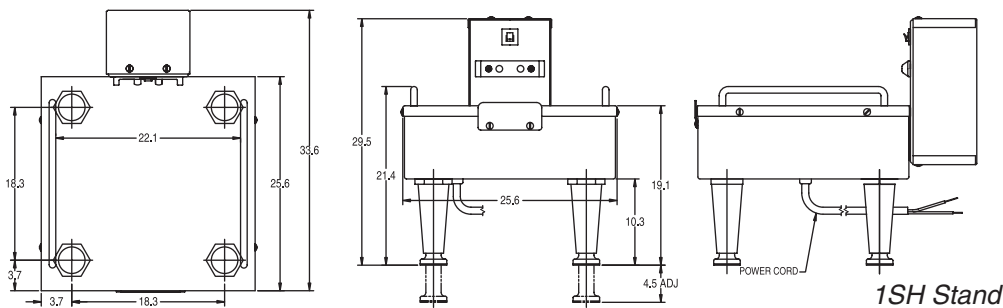

Dimensions & Specifications

Model	Product #	Volts	Amps	Tank Heater Watts	Total Watts	Brewing Capacity	Shipping Weight	Cord Attached	Agency
SH Server	27850.0035	n/a	n/a	n/a	n/a	1½ gal. (5.7L)	17 lbs. (7.7 kg)	N/A	N/A
1SH Stand	27825.0000	120	0.8	n/a	90	Holds 1 SH Server	13 lbs. (5.9 kg)	Yes	UL LISTED
1SH Stand	27825.0001	230	0.35	n/a	75	Holds 1 SH Server	13 lbs. (5.9 kg)	Yes	CE
1SH Stand	27825.0002	230	0.35	n/a	75	Holds 1 SH Server	13 lbs. (5.9 kg)	Yes UK Plug	CE
2SH Stand	27875.0000	120	1.5	n/a	180	Holds 2 SH Servers	22 lbs. (10.0 kg)	Yes	UL LISTED
2SH Stand	27875.0001	230	0.7	n/a	150	Holds 2 SH Servers	22 lbs. (10.0 kg)	Yes	CE
2SH Stand	27875.0002	230	0.7	n/a	150	Holds 2 SH Servers	22 lbs. (10.0 kg)	Yes UK Plug	CE

Electrical: 120V models require 2-wires plus ground service rated 120V, single phase, 60Hz.
230V models require 2-wires plus ground service rated 220-240V, single phase, 50/60 Hz.

Bunn-O-Matic® Corporation - 1400 Stevenson Drive Springfield, Illinois 62703 • USA • +1-217-529-6601 • Fax +1-217-529-2827 • www.bunn.com

BUNN® practices continuous product research and improvement. We reserve the right to change specifications and product design without notice. Such revisions do not entitle the buyer to corresponding changes, improvements, additions or replacements for previously purchased equipment.

All dimensions shown in centimeters.

9/09 © Bunn-O-Matic Corporation