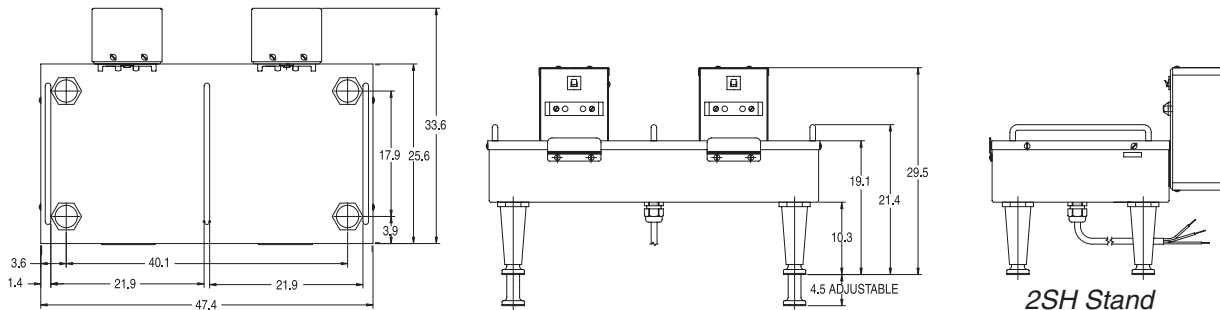

Dimensions & Specifications

Model	Product #	Volts	Amps	Tank Heater Watts	Total Watts	Brewing Capacity	Shipping Weight	Cord Attached	Agency
SH Server	27850.0035	n/a	n/a	n/a	n/a	1½ gal. (5.7L)	17 lbs. (7.7 kg)	N/A	N/A
1SH Stand	27825.0000	120	0.8	n/a	90	Holds 1 SH Server	13 lbs. (5.9 kg)	Yes	UL LISTED
1SH Stand	27825.0001	230	0.35	n/a	75	Holds 1 SH Server	13 lbs. (5.9 kg)	Yes	CE
1SH Stand	27825.0002	230	0.35	n/a	75	Holds 1 SH Server	13 lbs. (5.9 kg)	Yes UK Plug	CE
2SH Stand	27875.0000	120	1.5	n/a	180	Holds 2 SH Servers	22 lbs. (10.0 kg)	Yes	UL LISTED
2SH Stand	27875.0001	230	0.7	n/a	150	Holds 2 SH Servers	22 lbs. (10.0 kg)	Yes	CE
2SH Stand	27875.0002	230	0.7	n/a	150	Holds 2 SH Servers	22 lbs. (10.0 kg)	Yes UK Plug	CE

Electrical: 120V models require 2-wires plus ground service rated 120V, single phase, 60Hz.
230V models require 2-wires plus ground service rated 220-240V, single phase, 50/60 Hz.

Bunn-O-Matic® Corporation - 1400 Stevenson Drive Springfield, Illinois 62703 • USA • +1-217-529-6601 • Fax +1-217-529-2827 • www.bunn.com

BUNN® practices continuous product research and improvement. We reserve the right to change specifications and product design without notice. Such revisions do not entitle the buyer to corresponding changes, improvements, additions or replacements for previously purchased equipment.

All dimensions shown in centimeters.

9/09 © Bunn-O-Matic Corporation